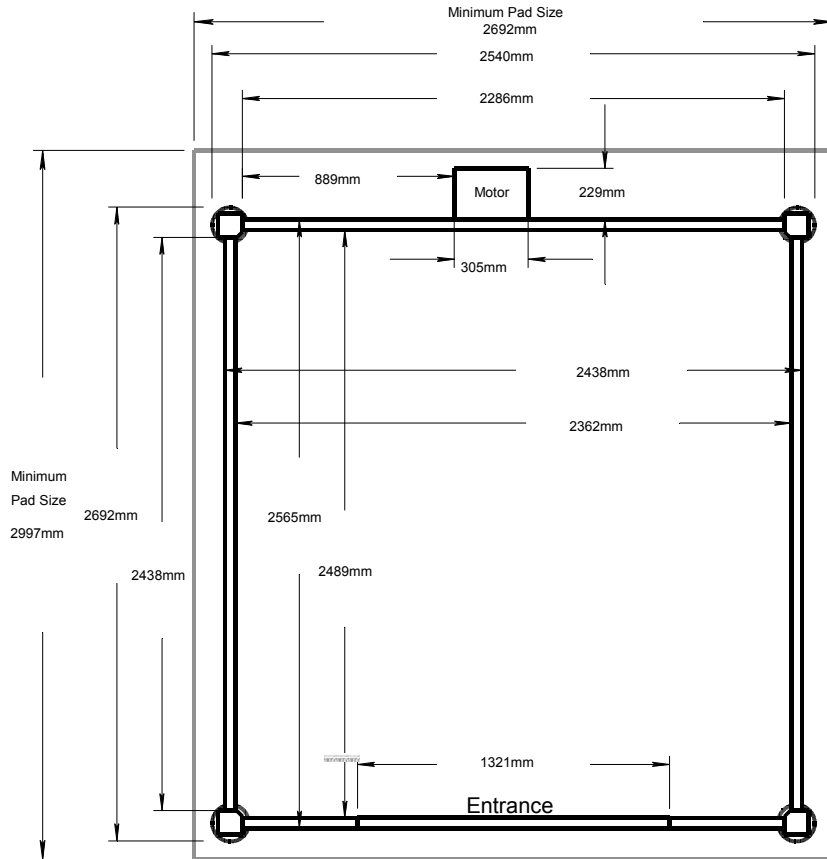

# OASIS Frame Dimensions/Foot Print

Standard Model

Long Side (LS) Model

Required Post to Deck Clearance

Please Note: Standard or LS needs to be specified at time of order.

Electrical Conduit Location (Typical)