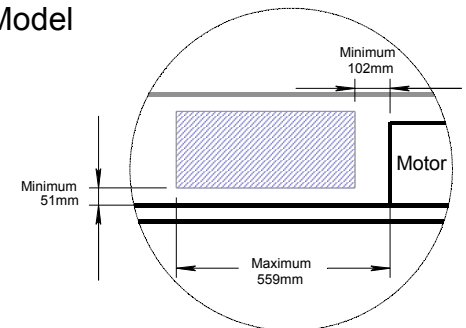

# OASIS Frame Dimensions/Foot Print

Standard Model

Long Side (LS) Model

Required Post to Deck Clearance

Please Note: Standard or LS needs to be specified at time of order.

Electrical Conduit Location (Typical)