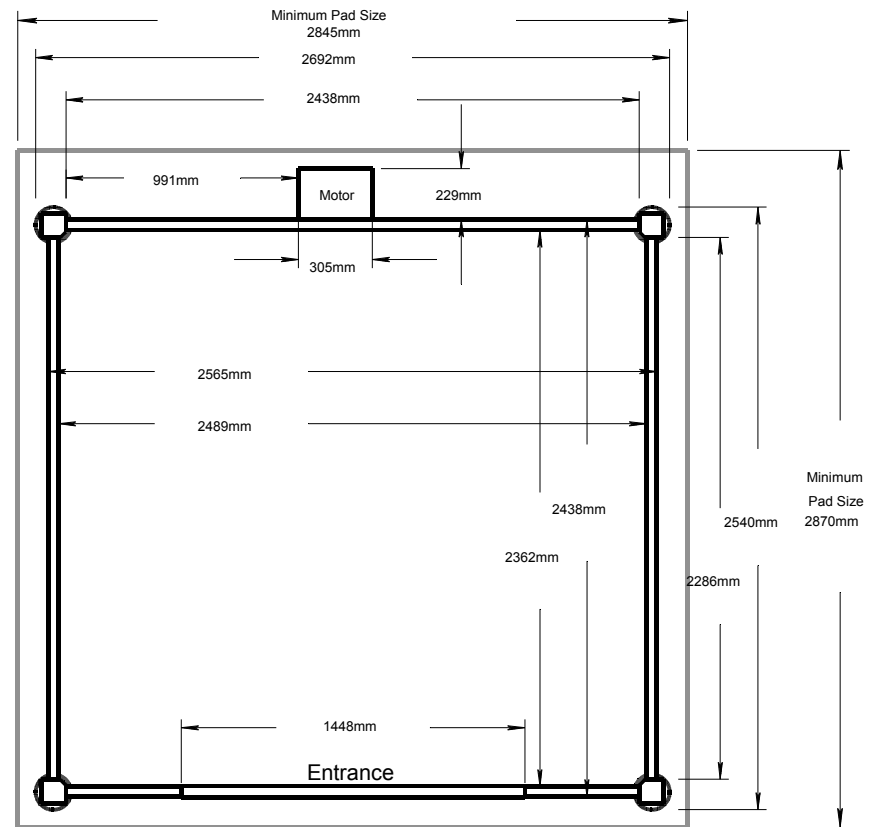

# OASIS Frame Dimensions/Foot Print

Standard Model

Long Side (LS) Model

Required Post to Deck Clearance

Please Note: Standard or LS needs to be specified at time of order.

Electrical Conduit Location (Typical)