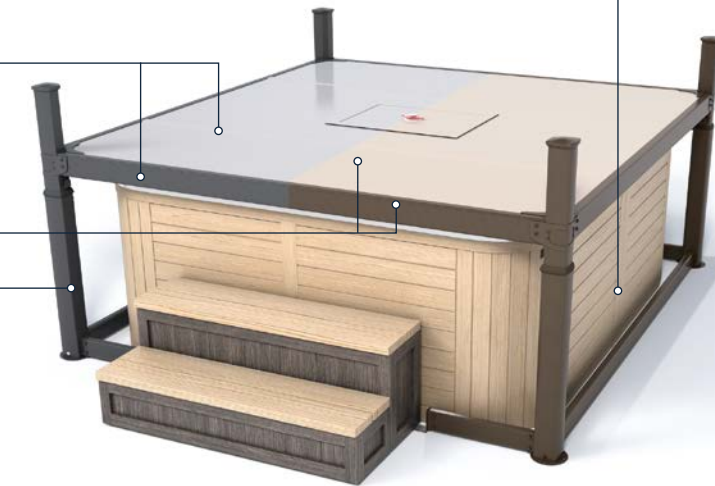

COMPATIBLE HOT TUBS

Most hot tubs with a flat surface of 92" x up to 134" (235 cm x up to 341 cm)

(Actual colors may vary from images shown.)