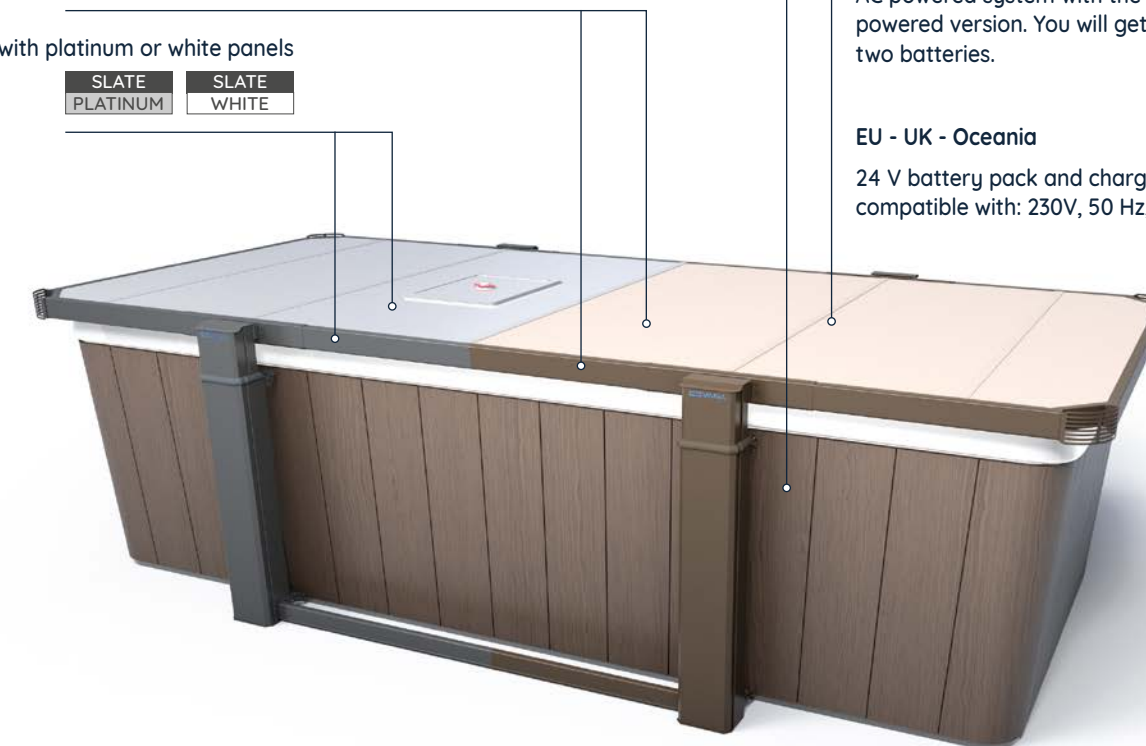

EU - UK - Oceania

24 V battery pack and charger compatible with: 230V, 50 Hz, 10 A

(Actual colors may vary from images shown.)